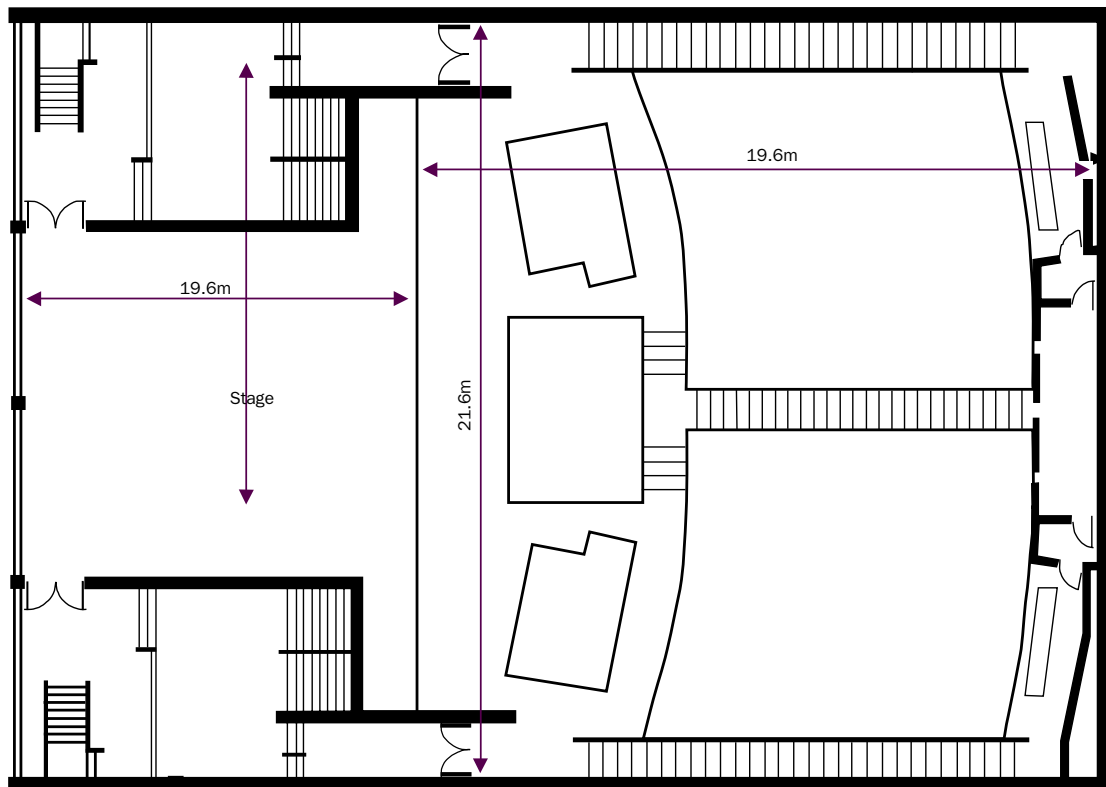

EDINBURGH FIRST
for conferences,
events and
accommodation

George Square Lecture Theatre
George Square area
George Square
Edinburgh

GEORGE SQUARE LECTURE THEATRE

Conference and events

T +44 (0) 131 651 2189